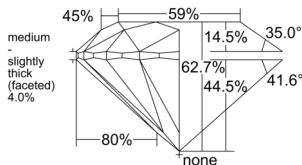

GIA®

FACSIMILE

GIA REPORT 7538579729

Verify this report at GIA.edu

GIA NATURAL DIAMOND DOSSIER®

September 29, 2025
GIA Report Number 7538579729
Shape and Cutting Style ..... Round Brilliant
Measurements ..... 5.34 - 5.37 x 3.36 mm

GRADING RESULTS

Carat Weight ..... 0.60 carat
Color Grade ..... G
Clarity Grade VS1
Cut Grade ..... Excellent

ADDITIONAL GRADING INFORMATION

Polish ..... Excellent
Symmetry ..... Excellent
Fluorescence ..... None
Clarity Characteristics ..... Cloud, Feather
Inscription(s): GIA 7538579729

PROPORTIONS

Profile to actual proportions