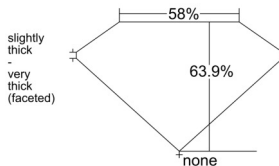

GIA®

FACSIMILE

GIA REPORT 7538576903

Verify this report at GIA.edu

GIA NATURAL DIAMOND DOSSIER®

October 01, 2025
GIA Report Number 7538576903
Shape and Cutting Style ..... Heart Brilliant
Measurements ..... 5.52 x 6.52 x 4.17 mm

GRADING RESULTS

Carat Weight ..... 0.90 carat
Color Grade I
Clarity Grade VVS1

ADDITIONAL GRADING INFORMATION

Polish ..... Excellent
Symmetry ..... Excellent
Fluorescence ..... None
Clarity Characteristics ..... Feather
Inscription(s): GIA 7538576903

PROPORTIONS

Profile not to actual proportions

GRADING SCALES

GIA COLOR SCALE		GIA CLARITY SCALE			
COLORLESS	D	VERY VERY SLIGHTLY INCLUDED	FLAWLESS		
	E		INTERNALLY FLAWLESS		
	F	VERY SLIGHTLY INCLUDED	VVS₁		
	G		VVS₂		
	H		VS₁		
	NEAR COLORLESS	I	SLIGHTLY INCLUDED	VS₂	
		J		SI₁	
		FAINT	K	INCLUDED	SI₂
			L		I₁
			M		I₂
VERT LIGHT			N	INCLUDED	I₃
	O				
	P				
	Q				
LIGHT	R				
	S				
	T				
	U				
	V				
	Z