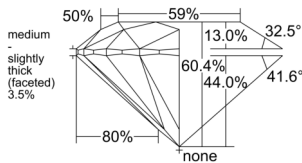

GIA®

FACSIMILE

GIA REPORT 7538554379

Verify this report at GIA.edu

GIA NATURAL DIAMOND DOSSIER®

September 27, 2025
GIA Report Number 7538554379
Shape and Cutting Style ..... Round Brilliant
Measurements ..... 4.89 - 4.93 x 2.97 mm

GRADING RESULTS

Carat Weight ..... 0.43 carat
Color Grade ..... H
Clarity Grade VS1
Cut Grade ..... Excellent

ADDITIONAL GRADING INFORMATION

Polish ..... Excellent
Symmetry ..... Excellent
Fluorescence ..... None
Clarity Characteristics..... Crystal, Pinpoint, Needle
Inscription(s): GIA 7538554379

PROPORTIONS

Profile to actual proportions

GRADING SCALES

GIA COLOR SCALE	GIA CLARITY SCALE	GIA CUT SCALE	
D	FLAWLESS	EXCELLENT	
E	INTERNALLY FLAWLESS		
F		VVS₁	VERY GOOD
G	VVS₂		
H	VS₁	GOOD	
I	VS₂		
J	SI₁	FAIR	
K	SI₂		
L	I₁	POOR	
M	I₂		
N	I₃		
O			
P			
Q			
R			
S			
T			
U			
V			
W			
X			
Y			
Z