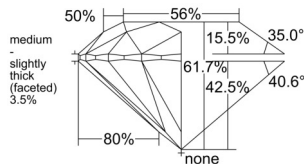

GIA®

FACSIMILE

GIA REPORT

7538535930

Verify this report at GIA.edu

GIA NATURAL DIAMOND DOSSIER®

September 24, 2025
GIA Report Number 7538535930
Shape and Cutting Style ..... Round Brilliant
Measurements ..... 5.06 - 5.10 x 3.14 mm

GRADING RESULTS

Carat Weight ..... 0.50 carat
Color Grade ..... G
Clarity Grade VS2
Cut Grade ..... Excellent

ADDITIONAL GRADING INFORMATION

Polish ..... Excellent
Symmetry ..... Excellent
Fluorescence ..... Faint
Clarity Characteristics..... Crystal, Needle
Inscription(s): GIA 7538535930

PROPORTIONS

GRADING SCALES

GIA COLOR SCALE

COLORLESS	D
	E
	F
	G
	H
	I
	J
NEAR COLORLESS	K
	L
FAIN	M
	N
	O
	P
VERY LIGHT	Q
	R
	S
	T
	U
	V
	W
	X
	Y
LIGHT	Z

GIA CLARITY SCALE

	FLAWLESS
	INTERNALLY FLAWLESS
VERY VERY SLIGHTLY INCLUDED	VVS₁
	VVS₂
VERY SLIGHTLY INCLUDED	VS₁
	VS₂
SLIGHTLY INCLUDED	SI₁
	SI₂
	I₁
	I₂
INCLUDED	I₃

GIA CUT SCALE

	EXCELLENT
	VERY GOOD
	GOOD
	FAIR
	POOR