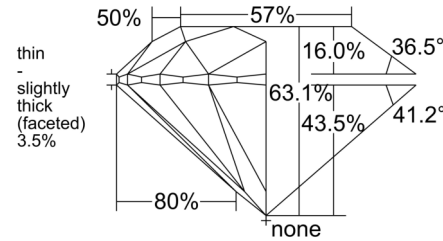

GIA NATURAL DIAMOND GRADING REPORT

September 26, 2025

GIA Report Number 7538514016

Shape and Cutting Style Round Brilliant

Measurements 6.73 - 6.78 x 4.26 mm

GRADING RESULTS

Carat Weight 1.20 carat

Color Grade G

Clarity Grade VS1

Cut Grade Excellent

ADDITIONAL GRADING INFORMATION

Polish Excellent

Symmetry Excellent

Fluorescence Strong Blue

Inscription(s): GIA 7538514016

Comments: Additional pinpoints are not shown. Surface graining is not shown.

PROPORTIONS

Profile to actual proportions

CLARITY CHARACTERISTICS

KEY TO SYMBOLS*

- Feather
- Needle
- Pinpoint
- Natural

* Red symbols denote internal characteristics (inclusions). Green or black symbols denote external characteristics (blemishes). Diagram is an approximate representation of the diamond, and symbols shown indicate type, position, and approximate size of clarity characteristics. All clarity characteristics may not be shown. Details of finish are not shown.