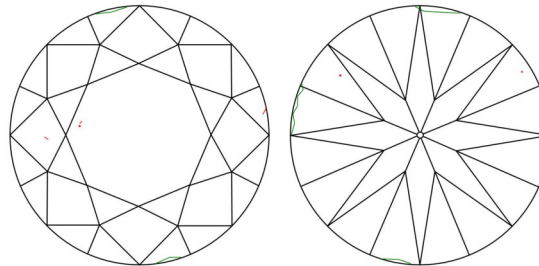

GIA NATURAL DIAMOND GRADING REPORT

September 26, 2025

GIA Report Number 7538514016

Shape and Cutting Style Round Brilliant

Measurements 6.73 - 6.78 x 4.26 mm

GRADING RESULTS

Carat Weight 1.20 carat

Color Grade G

Clarity Grade VS1

Cut Grade Excellent

ADDITIONAL GRADING INFORMATION

Polish Excellent

Symmetry Excellent

Fluorescence Strong Blue

Inscription(s): GIA 7538514016

Comments: Additional pinpoints are not shown. Surface graining is not shown.

PROPORTIONS

Profile to actual proportions

CLARITY CHARACTERISTICS

KEY TO SYMBOLS*

- Feather
- Needle
- Pinpoint
- Natural

* Red symbols denote internal characteristics (inclusions). Green or black symbols denote external characteristics (blemishes). Diagram is an approximate representation of the diamond, and symbols shown indicate type, position, and approximate size of clarity characteristics. All clarity characteristics may not be shown. Details of finish are not shown.