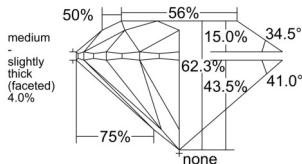

GIA®

FACSIMILE

GIA REPORT 7538488807

Verify this report at GIA.edu

GIA NATURAL DIAMOND DOSSIER®

September 20, 2025
GIA Report Number 7538488807
Shape and Cutting Style ..... Round Brilliant
Measurements ..... 4.88 - 4.90 x 3.05 mm

GRADING RESULTS

Carat Weight ..... 0.45 carat
Color Grade ..... E
Clarity Grade VS1
Cut Grade ..... Excellent

ADDITIONAL GRADING INFORMATION

Polish ..... Excellent
Symmetry ..... Excellent
Fluorescence ..... Strong Blue
Clarity Characteristics ..... Crystal, Pinpoint
Inscription(s): GIA 7538488807

PROPORTIONS

Profile to actual proportions

GRADING SCALES

GIA COLOR SCALE	GIA CLARITY SCALE	GIA CUT SCALE
COLOURLESS	FLAWLESS	EXCELLENT
E	INTERNALLY FLAWLESS	
F	VVS₁	VERY GOOD
G		
H	VVS₂	GOOD
I	VS₁	
J	VS₂	FAIR
K	SI₁	
L	SI₂	POOR
M	I₁	
N	I₂	
O	I₃	
P		
VERY LIGHT		
R		
S		
T		
U		
VERY LIGHT		
V		
W		
X		
Y		
Z