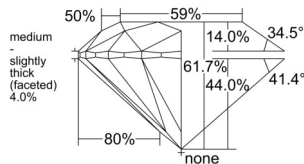

GIA®

FACSIMILE

GIA REPORT

7538480838

Verify this report at GIA.edu

GIA NATURAL DIAMOND DOSSIER®

September 19, 2025
GIA Report Number **7538480838**
Shape and Cutting Style ..... **Round Brilliant**
Measurements ..... **4.28 - 4.31 x 2.65 mm**

GRADING RESULTS

Carat Weight ..... **0.30 carat**
Color Grade ..... **I**
Clarity Grade **S11**
Cut Grade ..... **Excellent**

ADDITIONAL GRADING INFORMATION

Polish ..... **Excellent**
Symmetry ..... **Excellent**
Fluorescence ..... **None**
Clarity Characteristics..... **Feather, Needle**
Inscription(s): **GIA 7538480838**

PROPORTIONS

Profile to actual proportions

GRADING SCALES

GIA COLOR SCALE

COLORESS	D
	E
	F
	G
	H
	I
	J
NEAR COLORESS	K
	L
FANIT	M
	N
	O
	P
VERY LIGHT	Q
	R
	S
	T
	U
	V
LIGHT	W
	X
	Y
	Z

GIA CLARITY SCALE

FLAWLESS	VERY VERY SLIGHTLY INCLUDED	EXCELLENT	
			INTERNAL FLAWLESS
VVS₁	VERY SLIGHTLY INCLUDED	VERY GOOD	
			VVS₂
VS₁	SLIGHTLY INCLUDED	GOOD	
			VS₂
SI₁	INCLUDED	FAIR	
			SI₂
POOR			
	I₁		
	I₂		
	I₃