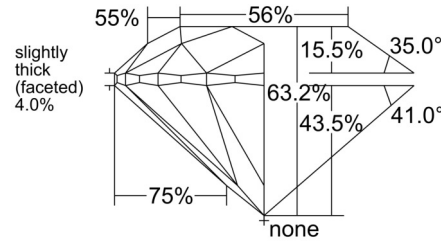

### GRADING RESULTS

Carat Weight ..... 1.40 carat

Color Grade ..... L

Clarity Grade ..... SI2

Cut Grade ..... Excellent

### PROPORTIONS

Profile to actual proportions

### CLARITY CHARACTERISTICS