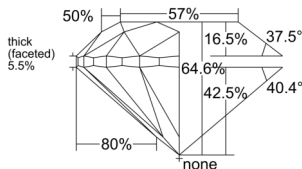

GIA®

FACSIMILE

GIA REPORT

7538321436

Verify this report at GIA.edu

GIA NATURAL DIAMOND DOSSIER®

September 04, 2025
GIA Report Number 7538321436
Shape and Cutting Style ..... Round Brilliant
Measurements ..... 4.76 - 4.81 x 3.09 mm

GRADING RESULTS

Carat Weight ..... 0.46 carat
Color Grade ..... H
Clarity Grade S11
Cut Grade ..... Very Good

ADDITIONAL GRADING INFORMATION

Polish ..... Excellent
Symmetry ..... Very Good
Fluorescence ..... None
Clarity Characteristics..... Crystal, Cloud, Feather
Inscription(s): GIA 7538321436

PROPORTIONS

Profile to actual proportions