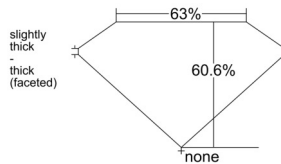

GIA®

FACSIMILE

GIA REPORT

7538316496

Verify this report at GIA.edu

GIA NATURAL DIAMOND DOSSIER®

September 04, 2025
GIA Report Number **7538316496**
Shape and Cutting Style ..... **Pear Brilliant**
Measurements ..... **6.25 x 3.92 x 2.38 mm**

GRADING RESULTS

Carat Weight ..... **0.34 carat**
Color Grade ..... **D**
Clarity Grade **VS1**

ADDITIONAL GRADING INFORMATION

Polish ..... **Excellent**
Symmetry ..... **Very Good**
Fluorescence ..... **None**
Clarity Characteristics..... **Feather**
Inscription(s): GIA 7538316496

PROPORTIONS

Profile not to actual proportions

GRADING SCALES

GIA COLOR SCALE		GIA CLARITY SCALE			
COLORLESS	D	VERY VERY SLIGHTLY INCLUDED	FLAWLESS		
	E		INTERNALLY FLAWLESS		
	F		VS₁		
	NEAR COLORLESS	G	VERY SLIGHTLY INCLUDED	VS₂	
		H		VS₁	
		FAINT	I	SLIGHTLY INCLUDED	VS₂
			J		SI₁
	K		SI₂		
	VERT LIGHT		L	INCLUDED	I₁
			M		I₂
N			I₃		
O					
P					
Q					
R					
LIGHT	S				
	T				
	U				
	V				
	W				
	X				
	Y				
	Z