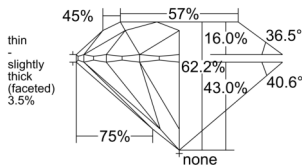

GIA®

FACSIMILE

GIA REPORT 7538292838

Verify this report at GIA.edu

GIA NATURAL DIAMOND DOSSIER®

September 04, 2025
GIA Report Number 7538292838
Shape and Cutting Style ..... Round Brilliant
Measurements ..... 6.16 - 6.21 x 3.85 mm

GRADING RESULTS

Carat Weight ..... 0.91 carat
Color Grade ..... E
Clarity Grade VVS1
Cut Grade ..... Excellent

ADDITIONAL GRADING INFORMATION

Polish ..... Excellent
Symmetry ..... Excellent
Fluorescence ..... Faint
Clarity Characteristics ..... Pinpoint, Feather
Inscription(s): GIA 7538292838

PROPORTIONS

GRADING SCALES

GIA COLOR SCALE	GIA CLARITY SCALE	GIA CUT SCALE	
D	FLAWLESS	EXCELLENT	
E	INTERNALLY FLAWLESS		
F		VVS₁	VERY GOOD
G	VVS₂		
H	VS₁	GOOD	
I	VS₂		
J	SI₁	FAIR	
K	SI₂		
L	I₁	POOR	
M	I₂		
N	I₃		
O			
P			
Q			
R			
S			
T			
U			
V			
W			
X			
Y			
Z