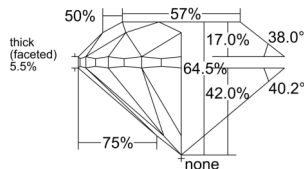

GIA®

FACSIMILE

GIA REPORT 7538270019

Verify this report at GIA.edu

GIA NATURAL DIAMOND DOSSIER®

September 01, 2025
GIA Report Number 7538270019
Shape and Cutting Style ..... Round Brilliant
Measurements ..... 4.91 - 4.94 x 3.18 mm

GRADING RESULTS

Carat Weight ..... 0.50 carat
Color Grade ..... E
Clarity Grade VS1
Cut Grade ..... Very Good

ADDITIONAL GRADING INFORMATION

Polish ..... Excellent
Symmetry ..... Very Good
Fluorescence ..... None
Clarity Characteristics..... Cloud, Feather, Needle
Inscription(s): GIA 7538270019

PROPORTIONS

Profile to actual proportions

GRADING SCALES

GIA COLOR SCALE

COLORESS	D
	E
	F
	G
	H
	I
	J
NEAR COLORESS	K
	L
FAIN	M
	N
	O
	P
VERY LIGHT	R
	S
	T
	U
	V
	W
	X
	Y
LIGHT	Z

GIA CLARITY SCALE

FLAWLESS	VERY VERY SLIGHTLY INCLUDED	VS₁	VS₂	SLIGHTLY SLIGHTLY INCLUDED	SI₁	SI₂	I₁	I₂	I₃	
										VERY SLIGHTLY INCLUDED
INTERNALLY FLAWLESS										

GIA CUT SCALE

EXCELLENT
VERY GOOD
GOOD
FAIR
POOR