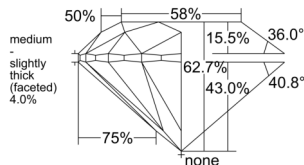

GIA®

FACSIMILE

GIA REPORT

7538269081

Verify this report at gia.edu

GIA NATURAL DIAMOND DOSSIER®

September 05, 2025
GIA Report Number 7538269081
Shape and Cutting Style ..... Round Brilliant
Measurements ..... 5.87 - 5.91 x 3.69 mm

GRADING RESULTS

Carat Weight ..... 0.80 carat
Color Grade I
Clarity Grade S11
Cut Grade ..... Excellent

ADDITIONAL GRADING INFORMATION

Polish ..... Excellent
Symmetry ..... Excellent
Fluorescence ..... None
Clarity Characteristics ..... Cloud, Crystal
Inscription(s): GIA 7538269081

PROPORTIONS

Profile to actual proportions

GRADING SCALES

GIA COLOR SCALE

COLORED	D
	E
	F
	G
	H
	I
	J
NEAR COLORLESS	K
	L
FAIN	M
	N
	O
	P
VERY LIGHT	Q
	R
	S
	T
	U
	V
	W
	X
	Y
LIGHT	Z

GIA CLARITY SCALE

FLAWLESS	INTERNAL FLAWLESS	
		FLAWLESS
VERY VERY SLIGHTLY INCLUDED	VVS₁	
	VVS₂	
VERY SLIGHTLY INCLUDED	VS₁	
	VS₂	
SLIGHTLY INCLUDED	SI₁	
	SI₂	
INCLUDED	I₁	
	I₂	
	I₃	

GIA CUT SCALE

EXCELLENT
VERY GOOD
GOOD
FAIR
POOR