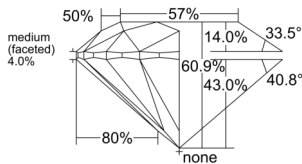

GIA®

FACSIMILE

GIA REPORT 7538254029

Verify this report at GIA.edu

GIA NATURAL DIAMOND DOSSIER®

August 29, 2025
GIA Report Number 7538254029
Shape and Cutting Style ..... Round Brilliant
Measurements ..... 4.79 - 4.81 x 2.92 mm

GRADING RESULTS

Carat Weight ..... 0.41 carat
Color Grade ..... G
Clarity Grade VVS2
Cut Grade ..... Excellent

ADDITIONAL GRADING INFORMATION

Polish ..... Excellent
Symmetry ..... Excellent
Fluorescence ..... None
Clarity Characteristics ..... Pinpoint, Feather
Inscription(s): GIA 7538254029

PROPORTIONS

Profile to actual proportions

GRADING SCALES

GIA COLOR SCALE

COLORED	D
	E
	F
	G
	H
	I
	J
NEAR COLORLESS	K
	L
	M
	N
	O
	P
	Q
	R
	S
	T
	U
	V
	W
	X
	Y
LIGHT	Z

GIA CLARITY SCALE

FLAWLESS	INTERNAL FLAWLESS	
		VVS₁
VVS₂	VS₁	
		VS₂
SI₁	SI₂	
		I₁
I₂	I₃	

GIA CUT SCALE

EXCELLENT
VERY GOOD
GOOD
FAIR
POOR