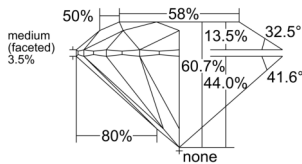

GIA®

FACSIMILE

GIA REPORT

7538210193

Verify this report at GIA.edu

GIA NATURAL DIAMOND DOSSIER®

August 23, 2025
GIA Report Number 7538210193
Shape and Cutting Style ..... Round Brilliant
Measurements ..... 4.65 - 4.67 x 2.83 mm

GRADING RESULTS

Carat Weight ..... 0.37 carat
Color Grade ..... F
Clarity Grade VS2
Cut Grade ..... Excellent

ADDITIONAL GRADING INFORMATION

Polish ..... Excellent
Symmetry ..... Excellent
Fluorescence ..... None
Clarity Characteristics..... Cloud, Feather, Crystal, Needle
Inscription(s): GIA 7538210193

PROPORTIONS

Profile to actual proportions