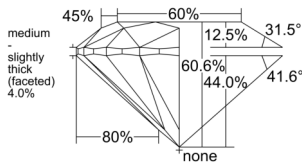

GIA®

FACSIMILE

GIA REPORT

7538191836

Verify this report at GIA.edu

GIA NATURAL DIAMOND DOSSIER®

August 22, 2025
GIA Report Number 7538191836
Shape and Cutting Style ..... Round Brilliant
Measurements ..... 5.03 - 5.06 x 3.05 mm

GRADING RESULTS

Carat Weight ..... 0.47 carat
Color Grade ..... F
Clarity Grade ..... Flawless
Cut Grade ..... Excellent

ADDITIONAL GRADING INFORMATION

Polish ..... Excellent
Symmetry ..... Excellent
Fluorescence ..... None
Clarity Characteristics ..... None
Inscription(s): GIA 7538191836

PROPORTIONS

Profile to actual proportions