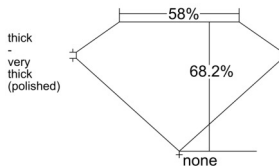

GIA®

FACSIMILE

GIA REPORT 7538183002

Verify this report at GIA.edu

GIA NATURAL DIAMOND DOSSIER®

August 21, 2025
GIA Report Number 7538183002
Shape and Cutting Style ..... Emerald Cut
Measurements ..... 4.84 x 3.25 x 2.21 mm

GRADING RESULTS

Carat Weight ..... 0.34 carat
Color Grade I
Clarity Grade VS1

ADDITIONAL GRADING INFORMATION

Polish ..... Very Good
Symmetry ..... Very Good
Fluorescence ..... None
Clarity Characteristics ..... Crystal, Cloud, Pinpoint
Inscription(s): GIA 7538183002

PROPORTIONS

Profile not to actual proportions

GRADING SCALES

GIA COLOR SCALE		GIA CLARITY SCALE			
COLORLESS	D	VERY VERY SLIGHTLY INCLUDED	FLAWLESS		
	E		INTERNALLY FLAWLESS		
	F	VERY SLIGHTLY INCLUDED	VVS₁		
	G		VVS₂		
	H		VS₁		
	NEAR COLORLESS	I	SLIGHTLY INCLUDED	VS₂	
		J		SI₁	
		FAINT	K	INCLUDED	SI₂
			L		I₁
			M		I₂
VERT LIGHT	N	NOT GRADED	I₃		
	O				
	P				
	Q				
	R				
	S				
	T				
LIGHT	U				
	V				
	W				
	X				
Y					
Z