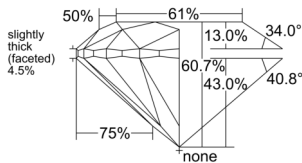

GIA®

FACSIMILE

GIA REPORT

7538175014

Verify this report at GIA.edu

GIA NATURAL DIAMOND DOSSIER®

August 21, 2025
GIA Report Number 7538175014
Shape and Cutting Style ..... Round Brilliant
Measurements ..... 5.05 - 5.09 x 3.08 mm

GRADING RESULTS

Carat Weight ..... 0.50 carat
Color Grade ..... E
Clarity Grade VVS1
Cut Grade ..... Excellent

ADDITIONAL GRADING INFORMATION

Polish ..... Excellent
Symmetry ..... Excellent
Fluorescence ..... None
Clarity Characteristics ..... Feather
Inscription(s): GIA 7538175014

PROPORTIONS

Profile to actual proportions

GRADING SCALES

GIA COLOR SCALE

COLOURESS	D
	E
	F
	G
	H
	I
	J
NEAR COLOURESS	K
	L
FAIN	M
	N
	O
	P
	Q
	R
	S
	T
	U
	V
	W
	X
	Y
LIGHT	Z

GIA CLARITY SCALE

FLAWLESS	INTERNAL FLAWLESS	
		FLAWLESS
VERY VERY SLIGHTLY INCLUDED	VVS₁	
	VVS₂	
VERY SLIGHTLY INCLUDED	VS₁	
	VS₂	
SLIGHTLY INCLUDED	SI₁	
	SI₂	
INCLUDED	I₁	
	I₂	
	I₃	

GIA CUT SCALE

EXCELLENT
VERY GOOD
GOOD
FAIR
POOR