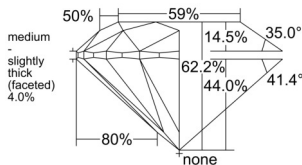

GIA®

FACSIMILE

GIA NATURAL DIAMOND DOSSIER®

August 20, 2025
GIA Report Number 7538168643
Shape and Cutting Style ..... Round Brilliant
Measurements ..... 4.38 - 4.39 x 2.73 mm

GRADING RESULTS

Carat Weight ..... 0.32 carat
Color Grade ..... G
Clarity Grade VS2
Cut Grade ..... Excellent

ADDITIONAL GRADING INFORMATION

Polish ..... Excellent
Symmetry ..... Excellent
Fluorescence ..... None
Clarity Characteristics ..... Cloud, Feather
Inscription(s): GIA 7538168643

GIA REPORT 7538168643

Verify this report at GIA.edu

PROPORTIONS

Profile to actual proportions