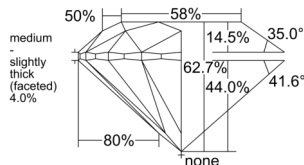

GIA®

FACSIMILE

GIA REPORT

7538148016

Verify this report at GIA.edu

GIA NATURAL DIAMOND DOSSIER®

August 20, 2025
GIA Report Number 7538148016
Shape and Cutting Style ..... Round Brilliant
Measurements ..... 5.62 - 5.67 x 3.54 mm

GRADING RESULTS

Carat Weight ..... 0.70 carat
Color Grade ..... G
Clarity Grade VVS1
Cut Grade ..... Excellent

ADDITIONAL GRADING INFORMATION

Polish ..... Excellent
Symmetry ..... Excellent
Fluorescence ..... None
Clarity Characteristics. **Cloud, Feather, Indented Natural, Surface Graining**

Inscription(s): GIA 7538148016

PROPORTIONS

Profile to actual proportions

GRADING SCALES

GIA COLOR SCALE

COLOREDNESS	D
	E
	F
	G
	H
	I
	J
NEAR COLORLESS	K
	L
FAIN	M
	N
	O
	P
VERY LIGHT	Q
	R
	S
	T
	U
	V
	W
	X
	Y
LIGHT	Z

GIA CLARITY SCALE

FLAWLESS	INTERNAL FLAWLESS	
		FLAWLESS
VERY VERY SLIGHTLY INCLUDED	VVS₁	
	VVS₂	
VERY SLIGHTLY INCLUDED	VS₁	
	VS₂	
SLIGHTLY INCLUDED	SI₁	
	SI₂	
INCLUDED	I₁	
	I₂	
	I₃	

GIA CUT SCALE

EXCELLENT
VERY GOOD
GOOD
FAIR
POOR