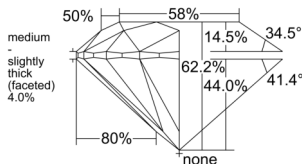

GIA®

FACSIMILE

GIA REPORT 7538145938

Verify this report at GIA.edu

GIA NATURAL DIAMOND DOSSIER®

August 16, 2025
GIA Report Number 7538145938
Shape and Cutting Style ..... Round Brilliant
Measurements ..... 4.42 - 4.44 x 2.76 mm

GRADING RESULTS

Carat Weight ..... 0.33 carat
Color Grade ..... F
Clarity Grade VVS1
Cut Grade ..... Excellent

ADDITIONAL GRADING INFORMATION

Polish ..... Excellent
Symmetry ..... Excellent
Fluorescence ..... None
Clarity Characteristics ..... Internal Graining
Inscription(s): GIA 7538145938

PROPORTIONS

Profile to actual proportions

GRADING SCALES

GIA COLOR SCALE

COLORESS	D
	E
	F
	G
	H
	I
	J
NEAR COLORESS	K
	L
FANIT	M
	N
	O
	P
	Q
VERY LIGHT	R
	S
	T
	U
	V
	W
	X
	Y
LIGHT	Z

GIA CLARITY SCALE

	FLAWLESS
	INTERNALLY FLAWLESS
VERY VERY SLIGHTLY INCLUDED	VVS₁
	VVS₂
VERY SLIGHTLY INCLUDED	VS₁
	VS₂
SLIGHTLY INCLUDED	SI₁
	SI₂
	I₁
	I₂
INCLUDED	I₃

GIA CUT SCALE

	EXCELLENT
	VERY GOOD
	GOOD
	FAIR
	POOR