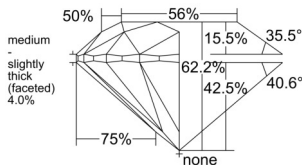

GIA®

FACSIMILE

GIA REPORT

7538140824

Verify this report at GIA.edu

GIA NATURAL DIAMOND DOSSIER®

September 20, 2025
GIA Report Number **7538140824**
Shape and Cutting Style ..... **Round Brilliant**
Measurements ..... **5.28 - 5.30 x 3.29 mm**

GRADING RESULTS

Carat Weight ..... **0.57 carat**
Color Grade ..... **F**
Clarity Grade **VS2**
Cut Grade ..... **Excellent**

ADDITIONAL GRADING INFORMATION

Polish ..... **Excellent**
Symmetry ..... **Excellent**
Fluorescence ..... **None**
Clarity Characteristics..... **Cloud**
Inscription(s): **GIA 7538140824**

PROPORTIONS

Profile to actual proportions

GRADING SCALES

GIA COLOR SCALE

COLORESS	D
	E
	F
	G
	H
	I
	J
NEAR COLORESS	K
	L
FAINT	M
	N
	O
	P
VERY LIGHT	Q
	R
	S
	T
	U
	V
	W
	X
	Y
LIGHT	Z

GIA CLARITY SCALE

FLAWLESS	INTERNAL FLAWLESS	
		FLAWLESS
VERY VERY SLIGHTLY INCLUDED	VVS₁	
	VVS₂	
VERY SLIGHTLY INCLUDED	VS₁	
	VS₂	
SLIGHTLY INCLUDED	SI₁	
	SI₂	
INCLUDED	I₁	
	I₂	
	I₃	

GIA CUT SCALE

EXCELLENT
VERY GOOD
GOOD
FAIR
POOR