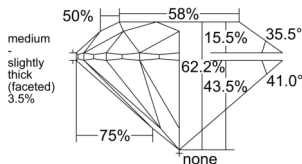

GIA®

FACSIMILE

GIA REPORT 7538134879

Verify this report at GIA.edu

GIA NATURAL DIAMOND DOSSIER®

August 14, 2025
GIA Report Number 7538134879
Shape and Cutting Style ..... Round Brilliant
Measurements ..... 5.83 - 5.86 x 3.64 mm

GRADING RESULTS

Carat Weight ..... 0.76 carat
Color Grade ..... D
Clarity Grade VVS2
Cut Grade ..... Excellent

ADDITIONAL GRADING INFORMATION

Polish ..... Excellent
Symmetry ..... Excellent
Fluorescence ..... Medium Blue
Clarity Characteristics ..... Cloud, Pinpoint
Inscription(s): GIA 7538134879

PROPORTIONS

GRADING SCALES

GIA COLOR SCALE

COLORLESS	D
	E
	F
	G
	H
	I
	J
NEAR COLORLESS	K
	L
	M
Faint	N
	O
	P
	Q
Very Light	R
	S
	T
	U
	V
	W
	X
	Y
Light	Z

GIA CLARITY SCALE

FLAWLESS	VERY VERY SLIGHTLY INCLUDED	VVS₁	VVS₂	VS₁	VS₂	SI₁	SI₂	I₁	I₂	I₃	
											VERY SLIGHTLY INCLUDED
INTERNALLY FLAWLESS											

GIA CUT SCALE

EXCELLENT
VERY GOOD
GOOD
FAIR
POOR