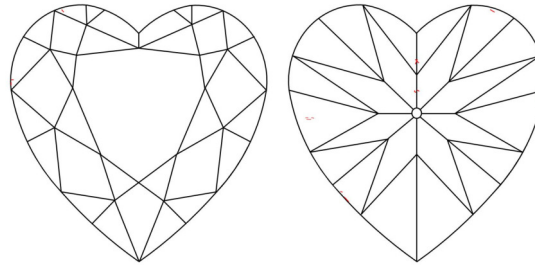

GIA NATURAL DIAMOND GRADING REPORT

August 16, 2025
 GIA Report Number *****76761
 Shape and Cutting Style Heart Brilliant
 Measurements 6.07 x 6.99 x 4.16 mm

GRADING RESULTS

Carat Weight 1.05 carat
 Color Grade K
 Clarity Grade VVS1

ADDITIONAL GRADING INFORMATION

Polish Excellent
 Symmetry Excellent
 Fluorescence None
 Inscription(s): GIA *****76761

PROPORTIONS

Profile not to actual proportions

CLARITY CHARACTERISTICS

KEY TO SYMBOLS*

- Cloud
- Feather

* Red symbols denote internal characteristics (inclusions). Green or black symbols denote external characteristics (blemishes). Diagram is an approximate representation of the diamond, and symbols shown indicate type, position, and approximate size of clarity characteristics. All clarity characteristics may not be shown. Details of finish are not shown.