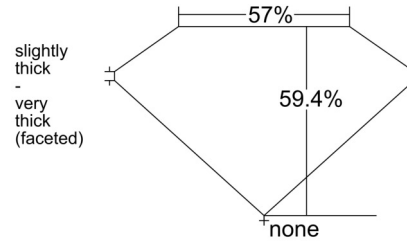

GIA NATURAL DIAMOND GRADING REPORT

August 16, 2025
 GIA Report Number *****76761
 Shape and Cutting Style Heart Brilliant
 Measurements 6.07 x 6.99 x 4.16 mm

GRADING RESULTS

Carat Weight 1.05 carat
 Color Grade K
 Clarity Grade VVS1

ADDITIONAL GRADING INFORMATION

Polish Excellent
 Symmetry Excellent
 Fluorescence None
 Inscription(s): GIA *****76761

PROPORTIONS

Profile not to actual proportions

CLARITY CHARACTERISTICS

KEY TO SYMBOLS*

- Cloud
- Feather

* Red symbols denote internal characteristics (inclusions). Green or black symbols denote external characteristics (blemishes). Diagram is an approximate representation of the diamond, and symbols shown indicate type, position, and approximate size of clarity characteristics. All clarity characteristics may not be shown. Details of finish are not shown.