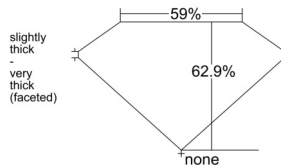

GIA®

FACSIMILE

GIA REPORT 7538073590

Verify this report at GIA.edu

GIA NATURAL DIAMOND DOSSIER®

August 08, 2025
GIA Report Number 7538073590
Shape and Cutting Style ..... Pear Brilliant
Measurements ..... 7.57 x 4.61 x 2.90 mm

GRADING RESULTS

Carat Weight ..... 0.60 carat
Color Grade ..... G
Clarity Grade VS1

ADDITIONAL GRADING INFORMATION

Polish ..... Excellent
Symmetry ..... Very Good
Fluorescence ..... None
Clarity Characteristics ..... Crystal, Pinpoint
Inscription(s): GIA 7538073590

PROPORTIONS

Profile not to actual proportions

GRADING SCALES

GIA COLOR SCALE		GIA CLARITY SCALE			
COLORLESS	D	VERY VERY SLIGHTLY INCLUDED	FLAWLESS		
	E		INTERNALLY FLAWLESS		
	F	VERY SLIGHTLY INCLUDED	VVS₁		
	G		VVS₂		
	H		VS₁		
	NEAR COLORLESS	I	SLIGHTLY INCLUDED	VS₂	
		J		SI₁	
		FAINT	K	INCLUDED	SI₂
			L		I₁
			M		I₂
N			I₃		
VERT LIGHT	O	INCLUDED			
	P				
	Q				
	R				
	S				
	T				
LIGHT	U				
	V				
	W				
	X				
Y					
Z