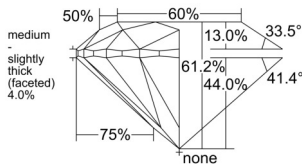

GIA®

FACSIMILE

GIA REPORT

*****47576

Verify this report at GIA.edu

GIA NATURAL DIAMOND DOSSIER®

August 07, 2025

GIA Report Number *****47576

Shape and Cutting Style ..... Round Brilliant

Measurements ..... 5.12 - 5.15 x 3.14 mm

GRADING RESULTS

Carat Weight ..... 0.51 carat

Color Grade ..... D

Clarity Grade VS1

Cut Grade ..... Excellent

ADDITIONAL GRADING INFORMATION

Polish ..... Excellent

Symmetry ..... Excellent

Fluorescence ..... Medium Blue

Clarity Characteristics ..... Crystal, Pinpoint

Inscription(s): GIA *****47576

PROPORTIONS

Profile to actual proportions

GRADING SCALES

GIA COLOR SCALE

COLORLESS	D
	E
	F
	G
	H
	I
	J
NEAR COLORLESS	K
	L
Faint	M
	N
	O
	P
Very Light	Q
	R
	S
	T
	U
	V
Light	W
	X
	Y
	Z

GIA CLARITY SCALE

FLAWLESS	INTERNAL FLAWLESS	
		EXCELLENT
VERY VERY SLIGHTLY INCLUDED	VVS₁	
	VVS₂	
VERY SLIGHTLY INCLUDED	VS₁	
	VS₂	
SLIGHTLY INCLUDED	SI₁	
	SI₂	
INCLUDED	I₁	
	I₂	
	I₃	
	POOR	

GIA CUT SCALE

EXCELLENT
VERY GOOD
GOOD
FAIR
POOR