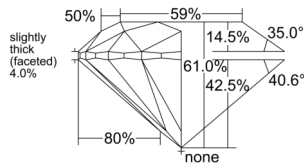

GIA®

FACSIMILE

GIA REPORT 7538031280

Verify this report at GIA.edu

GIA NATURAL DIAMOND DOSSIER®

August 07, 2025
GIA Report Number 7538031280
Shape and Cutting Style ..... Round Brilliant
Measurements ..... 4.85 - 4.88 x 2.97 mm

GRADING RESULTS

Carat Weight ..... 0.44 carat
Color Grade I
Clarity Grade VVS2
Cut Grade ..... Excellent

ADDITIONAL GRADING INFORMATION

Polish ..... Excellent
Symmetry ..... Excellent
Fluorescence ..... Faint
Clarity Characteristics ..... Pinpoint, Cloud
Inscription(s): GIA 7538031280

PROPORTIONS

Profile to actual proportions

GRADING SCALES

GIA COLOR SCALE

COLOURLESS	D
	E
	F
	G
	H
	I
	J
NEAR COLOURLESS	K
	L
FAIN	M
	N
	O
	P
	Q
VERY LIGHT	R
	S
	T
	U
	V
	W
	X
	Y
LIGHT	Z

GIA CLARITY SCALE

FLAWLESS	INTERNAL FLAWLESS	
		EXCELLENT
VERY VERY SLIGHTLY INCLUDED	VVS₁	VERY GOOD
VERY SLIGHTLY INCLUDED	VVS₂	
SLIGHTLY INCLUDED	VS₁	GOOD
	VS₂	
INCLUDED	SI₁	FAIR
	SI₂	
INCLUDED	I₁	POOR
	I₂	
	I₃	

GIA CUT SCALE

EXCELLENT
VERY GOOD
GOOD
FAIR
POOR