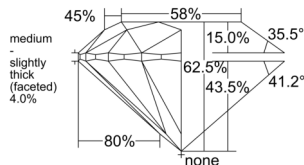

GIA®

FACSIMILE

GIA REPORT

7536994448

Verify this report at GIA.edu

GIA NATURAL DIAMOND DOSSIER®

November 13, 2025
GIA Report Number **7536994448**
Shape and Cutting Style ..... **Round Brilliant**
Measurements ..... **5.10 - 5.12 x 3.19 mm**

GRADING RESULTS

Carat Weight ..... **0.51 carat**
Color Grade ..... **G**
Clarity Grade **VVS1**
Cut Grade ..... **Excellent**

ADDITIONAL GRADING INFORMATION

Polish ..... **Excellent**
Symmetry ..... **Excellent**
Fluorescence ..... **None**
Clarity Characteristics ..... **Feather**
Inscription(s): **GIA 7536994448**

PROPORTIONS

Profile to actual proportions

GRADING SCALES

GIA COLOR SCALE

COLORED	D
	E
	F
	G
	H
	I
	J
NEAR COLORLESS	K
	L
Faint	M
	N
	O
	P
	Q
	R
	S
	T
	U
	V
	W
	X
	Y
Light	Z

GIA CLARITY SCALE

FLAWLESS	INTERNAL FLAWLESS	EXCELLENT	
VERY VERY SLIGHTLY INCLUDED	VVS₁	VERY GOOD	
	VVS₂		
VERY SLIGHTLY INCLUDED	VS₁	GOOD	
	VS₂		
SLIGHTLY INCLUDED	SI₁	FAIR	
	SI₂		
INCLUDED	I₁	POOR	
	I₂		
	I₃