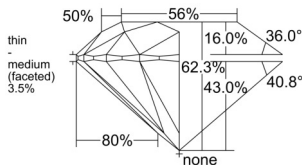

GIA®

FACSIMILE

GIA REPORT 7536984071

Verify this report at GIA.edu

GIA NATURAL DIAMOND DOSSIER®

November 12, 2025
GIA Report Number 7536984071
Shape and Cutting Style ..... Round Brilliant
Measurements ..... 5.23 - 5.24 x 3.26 mm

GRADING RESULTS

Carat Weight ..... 0.54 carat
Color Grade ..... E
Clarity Grade VS1
Cut Grade ..... Excellent

ADDITIONAL GRADING INFORMATION

Polish ..... Excellent
Symmetry ..... Excellent
Fluorescence ..... None
Clarity Characteristics ..... Cloud, Feather, Pinpoint
Inscription(s): GIA 7536984071

PROPORTIONS

GRADING SCALES

GIA COLOR SCALE

COLORLESS	D
	E
	F
	G
	H
	I
	J
NEAR COLORLESS	K
	L
FAIN	M
	N
	O
	P
VERY LIGHT	Q
	R
	S
	T
	U
	V
LIGHT	W
	X
	Y
	Z

GIA CLARITY SCALE

FLAWLESS	INTERNAL FLAWLESS	
		FLAWLESS
VERY VERY SLIGHTLY INCLUDED	VVS₁	
	VVS₂	
VERY SLIGHTLY INCLUDED	VS₁	
	VS₂	
SLIGHTLY INCLUDED	SI₁	
	SI₂	
INCLUDED	I₁	
	I₂	
	I₃	

GIA CUT SCALE

EXCELLENT
VERY GOOD
GOOD
FAIR
POOR