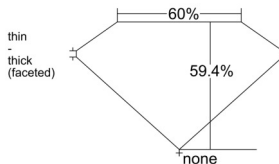

GIA®

FACSIMILE

GIA REPORT 7536974841

Verify this report at GIA.edu

GIA NATURAL DIAMOND DOSSIER®

November 13, 2025
GIA Report Number 7536974841
Shape and Cutting Style ..... Heart Brilliant
Measurements ..... 5.60 x 6.55 x 3.89 mm

GRADING RESULTS

Carat Weight ..... 0.81 carat
Color Grade ..... G
Clarity Grade VS2

ADDITIONAL GRADING INFORMATION

Polish ..... Excellent
Symmetry ..... Very Good
Fluorescence ..... Strong Blue
Clarity Characteristics ..... Crystal, Feather
Inscription(s): GIA 7536974841

PROPORTIONS

Profile not to actual proportions

GRADING SCALES

GIA COLOR SCALE		GIA CLARITY SCALE	
COLORLESS	D	VERY VERY SLIGHTLY INCLUDED	FLAWLESS
	E		INTERNALLY FLAWLESS
	F		VVS₁
	G		VVS₂
	H		VS₁
	I		VS₂
	J		SI₁
	K		SI₂
	L		I₁
	M		I₂
NEAR COLORLESS	N	SLIGHTLY INCLUDED	I₃
	O		
	P		
	Q		
FAINT	R		
	S		
	T		
	U		
VERT LIGHT	V		
	W		
	X		
	Y		
LIGHT	Z