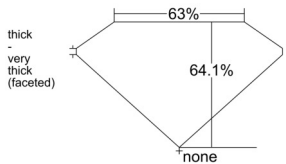

GIA®

FACSIMILE

GIA REPORT

7536973967

Verify this report at GIA.edu

GIA NATURAL DIAMOND DOSSIER®

November 14, 2025
GIA Report Number 7536973967
Shape and Cutting Style ..... Heart Brilliant
Measurements ..... 5.38 x 6.45 x 4.14 mm

GRADING RESULTS

Carat Weight ..... 0.90 carat
Color Grade I
Clarity Grade VVS1

ADDITIONAL GRADING INFORMATION

Polish ..... Excellent
Symmetry ..... Excellent
Fluorescence ..... Medium Blue
Clarity Characteristics ..... Feather
Inscription(s): GIA 7536973967

PROPORTIONS

Profile not to actual proportions

GRADING SCALES

GIA COLOR SCALE		GIA CLARITY SCALE			
COLORLESS	D	VERY VERY SLIGHTLY INCLUDED	FLAWLESS		
	E		INTERNALLY FLAWLESS		
	F		VVS₁		
	NEAR COLORLESS	G	VVS₂		
		H	VERY SLIGHTLY INCLUDED	VS₁	
		I		VS₂	
		FAINT	J	SLIGHTLY INCLUDED	SI₁
	K		SI₂		
	L		INCLUDED		I₁
	M			I₂	
N	I₃				
VERT LIGHT	O		LIGHT		
	P				
	Q				
	R				
	S				
	T				
	U				
	V				
W					
X					
Y					
Z