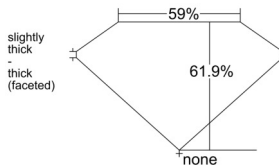

GIA®

FACSIMILE

GIA REPORT 7536969466

Verify this report at GIA.edu

GIA NATURAL DIAMOND DOSSIER®

November 12, 2025
GIA Report Number 7536969466
Shape and Cutting Style ..... Heart Brilliant
Measurements ..... 5.58 x 6.67 x 4.13 mm

GRADING RESULTS

Carat Weight ..... 0.91 carat
Color Grade I
Clarity Grade VVS2

ADDITIONAL GRADING INFORMATION

Polish ..... Excellent
Symmetry ..... Excellent
Fluorescence ..... Faint
Clarity Characteristics ..... Cloud, Pinpoint, Feather
Inspection(s): GIA 7536969466

PROPORTIONS

Profile not to actual proportions

GRADING SCALES

GIA COLOR SCALE		GIA CLARITY SCALE			
COLORLESS	D	VERY VERY SLIGHTLY INCLUDED	FLAWLESS		
	E		INTERNALLY FLAWLESS		
	F	VERY SLIGHTLY INCLUDED	VVS₁		
	G		VVS₂		
	H		VS₁		
	NEAR COLORLESS	I	SLIGHTLY INCLUDED	VS₂	
		J		SI₁	
		FAINT	K	INCLUDED	SI₂
			L		I₁
			M		I₂
VERTICALLY LIGHT	N	LIGHT	I₃		
	O				
	P				
	Q				
	R