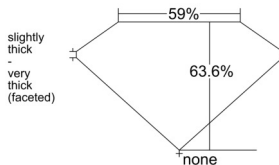

GIA®

FACSIMILE

GIA REPORT 7536964290

Verify this report at GIA.edu

GIA NATURAL DIAMOND DOSSIER®

November 12, 2025
GIA Report Number 7536964290
Shape and Cutting Style ..... Heart Brilliant
Measurements ..... 5.52 x 6.63 x 4.22 mm

GRADING RESULTS

Carat Weight ..... 0.90 carat
Color Grade ..... J
Clarity Grade VS2

ADDITIONAL GRADING INFORMATION

Polish ..... Excellent
Symmetry ..... Excellent
Fluorescence ..... None
Clarity Characteristics ..... Crystal, Cloud
Inscription(s): GIA 7536964290

PROPORTIONS

Profile not to actual proportions

GRADING SCALES

GIA COLOR SCALE		GIA CLARITY SCALE			
COLORLESS	D	VERY VERY SLIGHTLY INCLUDED	FLAWLESS		
	E		INTERNALLY FLAWLESS		
	F	VERY SLIGHTLY INCLUDED	VVS₁		
	G		VVS₂		
	H		VS₁		
	NEAR COLORLESS	I	SLIGHTLY INCLUDED	VS₂	
		J		SI₁	
		FAINT	K	INCLUDED	SI₂
			L		I₁
			M		I₂
VERT LIGHT	N	LIGHT	I₃		
	O				
	P				
	Q				
	R				
	S				
	T