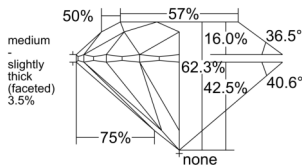

GIA®

FACSIMILE

GIA REPORT

7536961641

Verify this report at GIA.edu

GIA NATURAL DIAMOND DOSSIER®

November 10, 2025
GIA Report Number 7536961641
Shape and Cutting Style ..... Round Brilliant
Measurements ..... 5.05 - 5.09 x 3.16 mm

GRADING RESULTS

Carat Weight ..... 0.50 carat
Color Grade ..... G
Clarity Grade ..... Internally Flawless
Cut Grade ..... Excellent

ADDITIONAL GRADING INFORMATION

Polish ..... Excellent
Symmetry ..... Excellent
Fluorescence ..... Faint
Clarity Characteristics ..... Minor Details of Polish
Inscription(s): GIA 7536961641

PROPORTIONS

Profile to actual proportions

GRADING SCALES

GIA COLOR SCALE

COLORLESS	D
	E
	F
	G
	H
	I
	J
NEAR COLORLESS	K
	L
	M
Faint	N
	O
	P
	Q
	R
	S
	T
	U
	V
	W
	X
	Y
	Z

GIA CLARITY SCALE

FLAWLESS	INTERNAL FLAWLESS	
		FLAWLESS
VERY VERY SLIGHTLY INCLUDED	VVS₁	
	VVS₂	
VERY SLIGHTLY INCLUDED	VS₁	
	VS₂	
SLIGHTLY INCLUDED	SI₁	
	SI₂	
INCLUDED	I₁	
	I₂	
	I₃	

GIA CUT SCALE

EXCELLENT
VERY GOOD
GOOD
FAIR
POOR