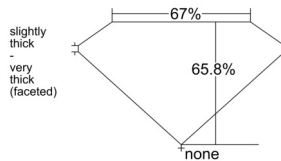

GIA®

FACSIMILE

GIA REPORT

7536955166

Verify this report at GIA.edu

GIA NATURAL DIAMOND DOSSIER®

November 11, 2025
GIA Report Number 7536955166
Shape and Cutting Style ..... Heart Brilliant
Measurements ..... 4.75 x 5.67 x 3.74 mm

GRADING RESULTS

Carat Weight ..... 0.60 carat
Color Grade ..... D
Clarity Grade SI1

ADDITIONAL GRADING INFORMATION

Polish ..... Excellent
Symmetry ..... Excellent
Fluorescence ..... None
Clarity Characteristics ..... Crystal, Cloud, Feather
Inscription(s): GIA 7536955166

PROPORTIONS

Profile not to actual proportions

GRADING SCALES

GIA COLOR SCALE		GIA CLARITY SCALE			
COLORLESS	D	VERY VERY SLIGHTLY INCLUDED	FLAWLESS		
	E		INTERNALLY FLAWLESS		
	F	VERY SLIGHTLY INCLUDED	VVS₁		
	G		VVS₂		
	H		VS₁		
	NEAR COLORLESS	I	SLIGHTLY INCLUDED	VS₂	
		J		SI₁	
		FAINT	K	INCLUDED	SI₂
			L		I₁
			M		I₂
VERT LIGHT	N	LIGHT	I₃		
	O				
	P				
	Q				
	R