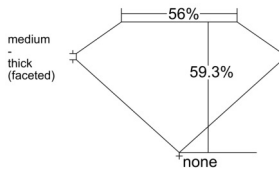

GIA®

FACSIMILE

GIA REPORT 7536953142

Verify this report at GIA.edu

GIA NATURAL DIAMOND DOSSIER®

November 10, 2025
GIA Report Number 7536953142
Shape and Cutting Style ..... Heart Brilliant
Measurements ..... 5.48 x 6.44 x 3.82 mm

GRADING RESULTS

Carat Weight ..... 0.80 carat
Color Grade I
Clarity Grade VVS2

ADDITIONAL GRADING INFORMATION

Polish ..... Excellent
Symmetry ..... Excellent
Fluorescence ..... None
Clarity Characteristics ..... Pinpoint
Inspection(s): GIA 7536953142

PROPORTIONS

Profile not to actual proportions

GRADING SCALES

GIA COLOR SCALE		GIA CLARITY SCALE	
COLORLESS	D	VERY VERY SLIGHTLY INCLUDED	FLAWLESS
	E		INTERNALLY FLAWLESS
	F		VVS₁
	G		VVS₂
	H		VS₁
	I		VS₂
	J		SI₁
	K		SI₂
	L		I₁
	M		I₂
NEAR COLORLESS	N	SLIGHTLY INCLUDED	I₃
	O		
	P		
	Q		
FAINT	R		
	S		
	T		
	U		
VERY LIGHT	V		
	W		
	X		
	Y		
LIGHT	Z