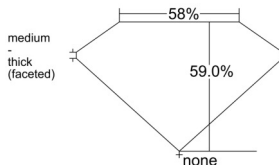

GIA®

FACSIMILE

GIA REPORT 7536952990

Verify this report at GIA.edu

GIA NATURAL DIAMOND DOSSIER®

November 10, 2025
GIA Report Number 7536952990
Shape and Cutting Style ..... Heart Brilliant
Measurements ..... 5.03 x 5.91 x 3.49 mm

GRADING RESULTS

Carat Weight ..... 0.60 carat
Color Grade ..... E
Clarity Grade VVS1

ADDITIONAL GRADING INFORMATION

Polish ..... Excellent
Symmetry ..... Excellent
Fluorescence ..... Medium Blue
Clarity Characteristics ..... Pinpoint, Feather
Inscription(s): GIA 7536952990

PROPORTIONS

Profile not to actual proportions

GRADING SCALES

GIA COLOR SCALE		GIA CLARITY SCALE			
COLORLESS	D	VERY VERY SLIGHTLY INCLUDED	FLAWLESS		
	E		INTERNALLY FLAWLESS		
	F	VERY SLIGHTLY INCLUDED	VVS₁		
	G		VVS₂		
	H		VS₁		
	NEAR COLORLESS	I	SLIGHTLY INCLUDED	VS₂	
		J		SI₁	
		FAINT	K	INCLUDED	SI₂
			L		I₁
			M		I₂
VERT LIGHT	N	LIGHT	I₃		
	O				
	P				
	Q				
	R