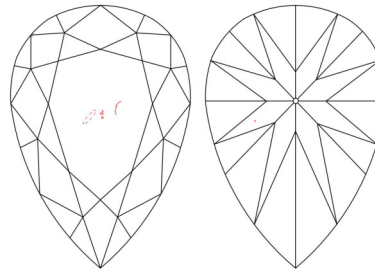

GIA NATURAL DIAMOND GRADING REPORT

November 13, 2025  
 GIA Report Number ..... 7536922673  
 Shape and Cutting Style ..... Pear Brilliant  
 Measurements ..... 9.44 x 6.01 x 3.64 mm

GRADING RESULTS

Carat Weight ..... 1.20 carat  
 Color Grade ..... K  
 Clarity Grade ..... VS1

ADDITIONAL GRADING INFORMATION

Polish ..... Excellent  
 Symmetry ..... Excellent  
 Fluorescence ..... Faint  
 Inscription(s): GIA 7536922673  
**Comments:** Additional clouds are not shown.

PROPORTIONS

Profile not to actual proportions

CLARITY CHARACTERISTICS

KEY TO SYMBOLS\*

- Crystal      ▲ Natural
- ⊗ Cloud
- ~ Feather
- Pinpoint

GRADING SCALES

GIA COLOR SCALE		GIA CLARITY SCALE	
COLOURLESS	D	VERY VERY SLIGHTLY INCLUDED	FLAWLESS
	E		INTERNALLY FLAWLESS
	F		VVS <sub>1</sub>
NEAR COLOURLESS	G	VERY SLIGHTLY INCLUDED	VVS <sub>2</sub>
	H		VS <sub>1</sub>
	I		VS <sub>2</sub>
FANT	J	SLIGHTLY INCLUDED	SI <sub>1</sub>
	K		SI <sub>2</sub>
	L		I <sub>1</sub>
VERY LIGHT	M	INCLUDED	I <sub>2</sub>
	N		I <sub>3</sub>
	O		
LIGHT	P		
	Q		
	R		
	S		
	T		
	U		
	V		
W			
X			
Y			
Z			

 THE SECURITY FEATURES IN THIS DOCUMENT, INCLUDING THE HOLOGRAM, SECURITY SCREEN AND MICROPRINT LINES, IN ADDITION TO THOSE NOT LISTED, EXCEED DOCUMENT SECURITY INDUSTRY GUIDELINES.

\* Red symbols denote internal characteristics (inclusions). Green or black symbols denote external characteristics (blemishes). Diagram is an approximate representation of the diamond, and symbols shown indicate type, position, and approximate size of clarity characteristics. All clarity characteristics may not be shown. Details of finish are not shown.