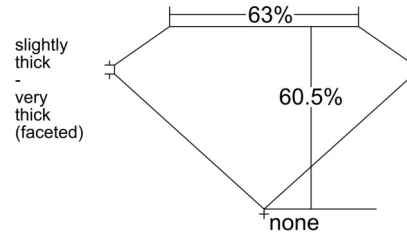

GIA NATURAL DIAMOND GRADING REPORT

November 13, 2025  
 GIA Report Number ..... 7536922673  
 Shape and Cutting Style ..... Pear Brilliant  
 Measurements ..... 9.44 x 6.01 x 3.64 mm

GRADING RESULTS

Carat Weight ..... 1.20 carat  
 Color Grade ..... K  
 Clarity Grade ..... VS1

Profile not to actual proportions

CLARITY CHARACTERISTICS

KEY TO SYMBOLS\*

- Crystal      ▲ Natural
- ⊗ Cloud
- ~ Feather
- Pinpoint

GRADING SCALES

GIA COLOR SCALE		GIA CLARITY SCALE	
COLOURLESS	D	VERY VERY SLIGHTLY INCLUDED	FLAWLESS
	E		INTERNALLY FLAWLESS
	F		VVS <sub>1</sub>
NEAR COLOURLESS	G	VERY SLIGHTLY INCLUDED	VVS <sub>2</sub>
	H		VS <sub>1</sub>
	I		VS <sub>2</sub>
FANT	J	SLIGHTLY INCLUDED	SI <sub>1</sub>
	K		SI <sub>2</sub>
	L		I <sub>1</sub>
VERY LIGHT	M	INCLUDED	I <sub>2</sub>
	N		I <sub>3</sub>
	O		
LIGHT	P		
	Q		
	R		
	S		
	T		
	U		
	V		
W			
X			
Y			
Z			