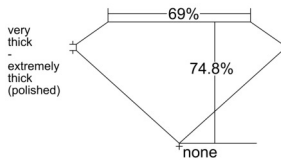

GIA®

FACSIMILE

GIA REPORT 7536920901

Verify this report at GIA.edu

GIA NATURAL DIAMOND DOSSIER®

November 07, 2025
GIA Report Number 7536920901
Shape and Cutting Style ..... Square Modified Brilliant
Measurements ..... 4.78 x 4.64 x 3.47 mm

GRADING RESULTS

Carat Weight ..... 0.70 carat
Color Grade ..... K
Clarity Grade VVS2

ADDITIONAL GRADING INFORMATION

Polish ..... Excellent
Symmetry ..... Very Good
Fluorescence ..... Faint
Clarity Characteristics ..... Feather, Pinpoint
Inscription(s): GIA 7536920901

PROPORTIONS

Profile not to actual proportions

GRADING SCALES

GIA COLOR SCALE		GIA CLARITY SCALE			
COLORLESS	D	VERY VERY SLIGHTLY INCLUDED	FLAWLESS		
	E		INTERNALLY FLAWLESS		
	F	VERY SLIGHTLY INCLUDED	VVS₁		
	G		VVS₂		
	H		VS₁		
	NEAR COLORLESS	I	SLIGHTLY INCLUDED	VS₂	
		J		SI₁	
		FAINT	K	INCLUDED	SI₂
			L		I₁
			M		I₂
VERY LIGHT	N		INCLUDED	I₃	
	O				
	P				
	Q				
	LIGHT		R		
		S			
		T			
U					
V					
W					
X					
Y					
Z