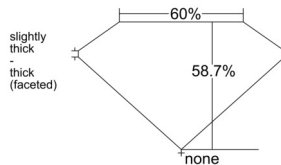

GIA®

FACSIMILE

GIA REPORT

7536902664

Verify this report at GIA.edu

GIA NATURAL DIAMOND DOSSIER®

November 05, 2025
GIA Report Number 7536902664
Shape and Cutting Style ..... Heart Brilliant
Measurements ..... 4.97 x 5.59 x 3.28 mm

GRADING RESULTS

Carat Weight ..... 0.52 carat
Color Grade ..... E
Clarity Grade VS1

ADDITIONAL GRADING INFORMATION

Polish ..... Excellent
Symmetry ..... Excellent
Fluorescence ..... None
Clarity Characteristics..... Cloud, Knot, Needle, Pinpoint
Inspection(s): GIA 7536902664

PROPORTIONS

Profile not to actual proportions

GRADING SCALES

GIA COLOR SCALE		GIA CLARITY SCALE			
COLORLESS	D	VERY VERY SLIGHTLY INCLUDED	FLAWLESS		
	E		INTERNALLY FLAWLESS		
	F	VERY SLIGHTLY INCLUDED	VS₁		
	G		VS₂		
	H		VS₁		
	NEAR COLORLESS	I	SLIGHTLY INCLUDED	VS₂	
		J		SI₁	
		FAINT	K	INCLUDED	SI₂
			L		I₁
			M		I₂
VERT LIGHT	N	NOT GRADED	I₃		
	O				
	P				
	Q				
	R				
LIGHT	S				
	T				
	U				
	V				
	W				
X					
Y					
Z