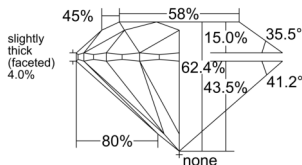

GIA®

FACSIMILE

GIA REPORT 7536895737

Verify this report at GIA.edu

GIA NATURAL DIAMOND DOSSIER®

November 06, 2025
GIA Report Number 7536895737
Shape and Cutting Style ..... Round Brilliant
Measurements ..... 3.94 - 3.97 x 2.47 mm

GRADING RESULTS

Carat Weight ..... 0.24 carat
Color Grade ..... G
Clarity Grade VVS1
Cut Grade ..... Excellent

ADDITIONAL GRADING INFORMATION

Polish ..... Excellent
Symmetry ..... Excellent
Fluorescence ..... Faint
Clarity Characteristics ..... Pinpoint, Feather
Inscription(s): GIA 7536895737

PROPORTIONS

Profile to actual proportions

GRADING SCALES

GIA COLOR SCALE	GIA CLARITY SCALE	GIA CUT SCALE	
D	FLAWLESS	EXCELLENT	
E	INTERNALLY FLAWLESS		
F		VVS₁	VERY GOOD
G	VVS₂		
H	VS₁	GOOD	
I	VS₂		
J	SI₁	FAIR	
K	SI₂		
L	I₁	POOR	
M			
N			
O	I₂		
P			
Q			
R	I₃		
S			
T			
U			
V			
W			
X			
Y			
Z