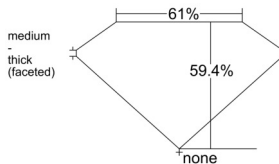

GIA®

FACSIMILE

GIA REPORT

7536891562

Verify this report at GIA.edu

GIA NATURAL DIAMOND DOSSIER®

November 06, 2025
GIA Report Number 7536891562
Shape and Cutting Style ..... Heart Brilliant
Measurements ..... 5.27 x 6.18 x 3.67 mm

GRADING RESULTS

Carat Weight ..... 0.70 carat
Color Grade I
Clarity Grade VS1

ADDITIONAL GRADING INFORMATION

Polish ..... Excellent
Symmetry ..... Very Good
Fluorescence ..... None
Clarity Characteristics ..... Feather, Pinpoint
Inscription(s): GIA 7536891562

PROPORTIONS

Profile not to actual proportions

GRADING SCALES

GIA COLOR SCALE		GIA CLARITY SCALE			
COLORLESS	D	VERY VERY SLIGHTLY INCLUDED	FLAWLESS		
	E		INTERNALLY FLAWLESS		
	F	VERY SLIGHTLY INCLUDED	VVS₁		
	G		VVS₂		
	H		VS₁		
	NEAR COLORLESS	I	SLIGHTLY INCLUDED	VS₂	
		J		SI₁	
		FAINT	K	INCLUDED	SI₂
			L		I₁
			M		I₂
VERT LIGHT	N	LIGHT	I₃		
	O				
	P				
	Q				
	R