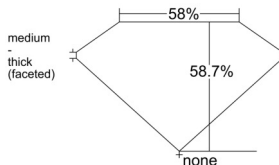

GIA®

FACSIMILE

GIA REPORT 7536890558

Verify this report at GIA.edu

GIA NATURAL DIAMOND DOSSIER®

November 04, 2025
GIA Report Number 7536890558
Shape and Cutting Style ..... Heart Brilliant
Measurements ..... 5.75 x 6.78 x 3.98 mm

GRADING RESULTS

Carat Weight ..... 0.90 carat
Color Grade ..... E
Clarity Grade VS2

ADDITIONAL GRADING INFORMATION

Polish ..... Excellent
Symmetry ..... Very Good
Fluorescence ..... Medium Blue
Clarity Characteristics..... Crystal, Feather
Inscription(s): GIA 7536890558

PROPORTIONS

Profile not to actual proportions

GRADING SCALES

GIA COLOR SCALE		GIA CLARITY SCALE			
COLORLESS	D	NEAR COLORLESS	FLAWLESS		
	E		INTERNALLY FLAWLESS		
	F		VERY VERY SLIGHTLY INCLUDED	VVS₁	
	G			VVS₂	
	H			VERY SLIGHTLY INCLUDED	VS₁
	I		VS₂		
	J		SLIGHTLY INCLUDED	SI₁	
	K			SI₂	
	L			INCLUDED	I₁
	M				I₂
N	LIGHT	I₃			
O					
P					
Q					
R					
S					
T					
U					
V					
W					
X					
Y					
Z