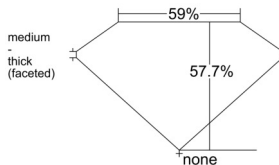

GIA®

FACSIMILE

GIA REPORT 7536878716

Verify this report at GIA.edu

GIA NATURAL DIAMOND DOSSIER®

November 17, 2025
GIA Report Number 7536878716
Shape and Cutting Style ..... Heart Brilliant
Measurements ..... 5.12 x 5.77 x 3.33 mm

GRADING RESULTS

Carat Weight ..... 0.57 carat
Color Grade ..... G
Clarity Grade VS2

ADDITIONAL GRADING INFORMATION

Polish ..... Excellent
Symmetry ..... Very Good
Fluorescence ..... None
Clarity Characteristics..... Crystal, Feather
Inscription(s): GIA 7536878716

PROPORTIONS

Profile not to actual proportions

GRADING SCALES

GIA COLOR SCALE		GIA CLARITY SCALE			
COLORLESS	D	NEAR COLORLESS	FLAWLESS		
	E		INTERNALLY FLAWLESS		
	F		VERY VERY SLIGHTLY INCLUDED	VVS₁	
	G			VVS₂	
	H			VERY SLIGHTLY INCLUDED	VS₁
	I		VS₂		
	J		SLIGHTLY INCLUDED	SI₁	
	K			SI₂	
	L			INCLUDED	I₁
	M				I₂
N	LIGHT	I₃			
O					
P					
Q					
R					
S					
T					
U					
V					
W					
X					
Y					
Z