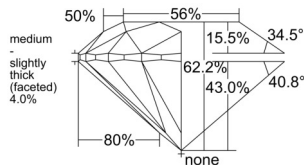

GIA®

FACSIMILE

GIA REPORT

7536865068

Verify this report at GIA.edu

GIA NATURAL DIAMOND DOSSIER®

November 19, 2025
GIA Report Number 7536865068
Shape and Cutting Style ..... Round Brilliant
Measurements ..... 4.32 - 4.33 x 2.69 mm

GRADING RESULTS

Carat Weight ..... 0.31 carat
Color Grade ..... M
Clarity Grade VS1
Cut Grade ..... Excellent

ADDITIONAL GRADING INFORMATION

Polish ..... Excellent
Symmetry ..... Excellent
Fluorescence ..... None
Clarity Characteristics..... Crystal, Feather, Cloud, Pinpoint
Inscription(s): GIA 7536865068

PROPORTIONS

Profile to actual proportions