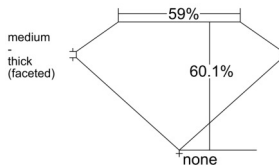

GIA®

FACSIMILE

GIA REPORT 7536860915

Verify this report at GIA.edu

GIA NATURAL DIAMOND DOSSIER®

November 03, 2025
GIA Report Number 7536860915
Shape and Cutting Style ..... Heart Brilliant
Measurements ..... 5.37 x 6.18 x 3.71 mm

GRADING RESULTS

Carat Weight ..... 0.70 carat
Color Grade ..... H
Clarity Grade SI2

ADDITIONAL GRADING INFORMATION

Polish ..... Excellent
Symmetry ..... Excellent
Fluorescence ..... None
Clarity Characteristics..... Feather, Cloud, Crystal
Inscription(s): GIA 7536860915

PROPORTIONS

Profile not to actual proportions

GRADING SCALES

GIA COLOR SCALE		GIA CLARITY SCALE	
COLORLESS	D	VERY VERY SLIGHTLY INCLUDED	FLAWLESS
	E		INTERNALLY FLAWLESS
	F		VVS₁
	G		VVS₂
	H		VS₁
	I		VS₂
	J		SI₁
	K		SI₂
	L		I₁
	M		I₂
NEAR COLORLESS	N	SLIGHTLY INCLUDED	I₃
	O		
	P		
	Q		
FAINT	R	INCLUDED	
	S		
	T		
	U		
VERT LIGHT	V		
	W		
	X		
	Y		
LIGHT	Z