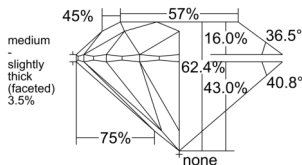

GIA®

FACSIMILE

GIA REPORT 7536847330

Verify this report at GIA.edu

GIA NATURAL DIAMOND DOSSIER®

December 03, 2025
GIA Report Number 7536847330
Shape and Cutting Style ..... Round Brilliant
Measurements ..... 4.77 - 4.80 x 2.98 mm

GRADING RESULTS

Carat Weight ..... 0.42 carat
Color Grade ..... E
Clarity Grade ..... Flawless
Cut Grade ..... Excellent

ADDITIONAL GRADING INFORMATION

Polish ..... Excellent
Symmetry ..... Excellent
Fluorescence ..... None
Clarity Characteristics..... None
Inscription(s): GIA 7536847330

PROPORTIONS

Profile to actual proportions

GRADING SCALES

GIA COLOR SCALE	GIA CLARITY SCALE	GIA CUT SCALE	
D	FLAWLESS	EXCELLENT	
E	INTERNALLY FLAWLESS		
F		VVS₁	VERY GOOD
G	VVS₂		
H	VS₁	GOOD	
I	VS₂		
J	SI₁	FAIR	
K	SI₂		
L	I₁	POOR	
M	I₂		
N	I₃		
O			
P			
Q			
R			
S			
T			
U			
V			
W			
X			
Y			
Z