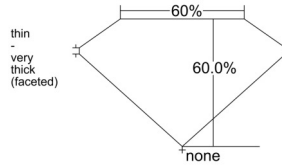

GIA®

FACSIMILE

GIA REPORT

7536842706

Verify this report at GIA.edu

GIA NATURAL DIAMOND DOSSIER®

October 29, 2025
GIA Report Number **7536842706**
Shape and Cutting Style ..... **Heart Brilliant**
Measurements ..... **5.27 x 6.14 x 3.68 mm**

GRADING RESULTS

Carat Weight ..... **0.70 carat**
Color Grade ..... **G**
Clarity Grade **VVS1**

ADDITIONAL GRADING INFORMATION

Polish ..... **Excellent**
Symmetry ..... **Very Good**
Fluorescence ..... **Faint**
Clarity Characteristics..... **Pinpoint, Feather**
Inscription(s): **GIA 7536842706**

PROPORTIONS

Profile not to actual proportions

GRADING SCALES

GIA COLOR SCALE		GIA CLARITY SCALE			
COLORLESS	D	VERY VERY SLIGHTLY INCLUDED	FLAWLESS		
	E		INTERNALLY FLAWLESS		
	F	VERY SLIGHTLY INCLUDED	VVS₁		
	G		VVS₂		
	H		VS₁		
	NEAR COLORLESS	I	SLIGHTLY INCLUDED	VS₂	
		J		SI₁	
		FAINT	K	INCLUDED	SI₂
			L		I₁
			M		I₂
VERT LIGHT	N		INCLUDED	I₃	
	O				
	P				
	Q				
	LIGHT		R		
		S			
		T			
U					
V					
W					
X					
Y					
Z