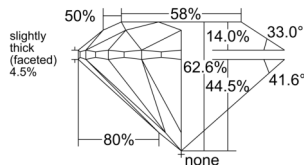

GIA®

FACSIMILE

GIA REPORT 7536811447

Verify this report at GIA.edu

GIA NATURAL DIAMOND DOSSIER®

October 28, 2025
GIA Report Number 7536811447
Shape and Cutting Style ..... Round Brilliant
Measurements ..... 3.59 - 3.62 x 2.26 mm

GRADING RESULTS

Carat Weight ..... 0.18 carat
Color Grade ..... E
Clarity Grade VS1
Cut Grade ..... Excellent

ADDITIONAL GRADING INFORMATION

Polish ..... Excellent
Symmetry ..... Excellent
Fluorescence ..... None
Clarity Characteristics ..... Feather, Pinpoint
Inscription(s): GIA 7536811447

PROPORTIONS

Profile to actual proportions