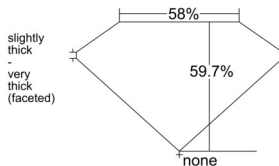

GIA®

FACSIMILE

GIA REPORT 7536811189

Verify this report at GIA.edu

GIA NATURAL DIAMOND DOSSIER®

October 29, 2025
GIA Report Number 7536811189
Shape and Cutting Style ..... Heart Brilliant
Measurements ..... 5.39 x 6.23 x 3.72 mm

GRADING RESULTS

Carat Weight ..... 0.73 carat
Color Grade I
Clarity Grade VVS2

ADDITIONAL GRADING INFORMATION

Polish ..... Excellent
Symmetry ..... Excellent
Fluorescence ..... None
Clarity Characteristics ..... Pinpoint, Cloud
Inscription(s): GIA 7536811189

PROPORTIONS

Profile not to actual proportions

GRADING SCALES

GIA COLOR SCALE		GIA CLARITY SCALE		
NEAR COLORLESS	D	VERY VERY SLIGHTLY INCLUDED	FLAWLESS	
	E		INTERNALLY FLAWLESS	
	F	VERY SLIGHTLY INCLUDED	VVS₁	
	G		VVS₂	
	H		VS₁	
	FAINT	I	SLIGHTLY INCLUDED	VS₂
		J		SI₁
		K	INCLUDED	SI₂
		L		I₁
		M		I₂
VERT LIGHT		N	INCLUDED	I₃
		O		
		P		
	LIGHT	Q		
		R		
		S		
T